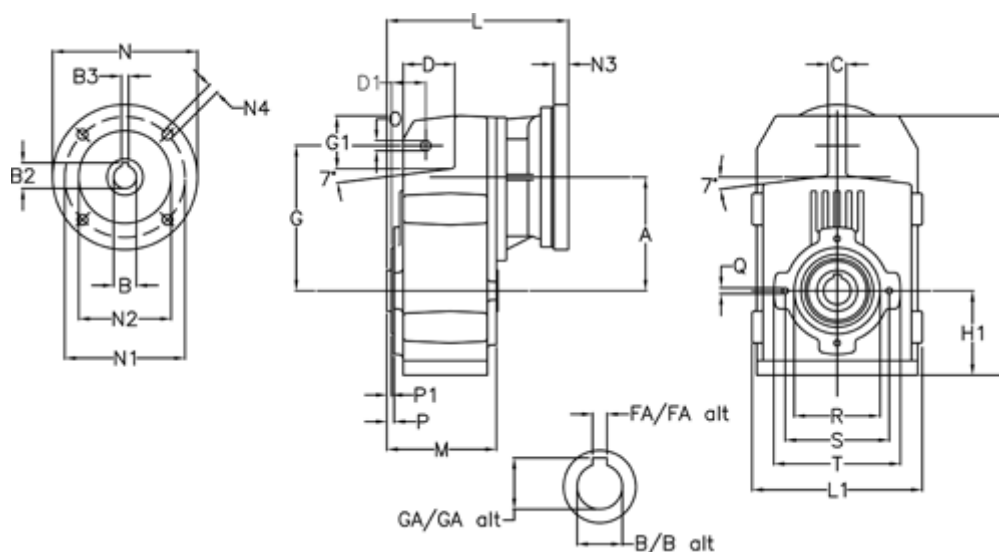

Article number: 29560410604230
 Description: Shaft mounted gear
 A413H40-106-P80B5

Measures

A = 175.75	FA = 12	M = 144.0	Q = M12x19
B = 40	G = 218	N = 200	R = 130
B1 = 19	G1 = 97.5	N1 = 165	S = 165
B2 = 21.8	GA = 43.0	N2 = 130	T = 200
B3 = 6	H = 389.0	N4 = M10x20	
C = 16	H1 = 116.0	O = 14	
D = 79.0	L = 265.5	P = 7.5	
D1 = 56.5	L1 = 242	P1 = 3.5	